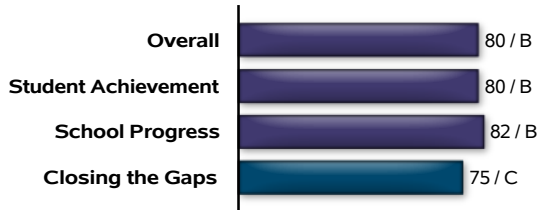

Texas Education Agency 2021-22 Preliminary District Report Card WALLER ISD (237904)

Accountability Rating

B

WALLER ISD earned a B (80-89) for recognized performance by serving many students well and encouraging high academic achievement and/or appropriate academic growth for most students.

State accountability ratings are based on three domains: Student Achievement, School Progress, and Closing the Gaps. The graph below provides summary results for WALLER ISD Scores are scaled from 0 to 100 to align with letter grades.